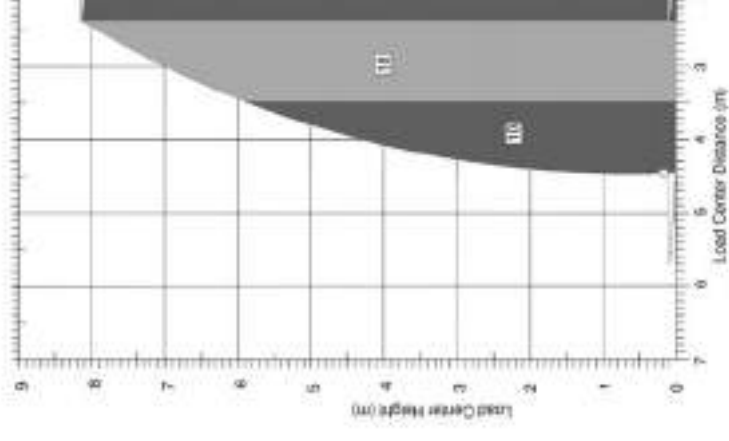

VARIABLE REACH TRUCK **ML4212RC**

**MULTIPURPOSE
MACHINE THAT
DELIVERS
IN EVERY SITUATION**

MECLIF

VARIABLE REACH TRUCK

With Meclift™ ML4212RC variable reach truck, you can take your heavy lifting operations to the next level, on efficiency and safety.

ML4212RC is capable of lifting 42 tons with 1.2m load center, it can reach up to 3.25 meters and taking the lifting height as high as 7.8 meters.

With high reaching capability, Meclift ML4212RC excels on loading and unloading materials to containers. It can reach to the end of a standard 20" container and still lift 10 tons, making all logistical maneuvers significantly easier and safer. Meclift™ ML4212RC variable reach truck, is designed to help on container loading and unloading, you can do all the heavy lifting into/out a container, that is located on top of the trailer. With Bogey rollers, you can move heavier loads than 10 tons,

MECLIFT™ ML4212RC

Manufacturer	Mecalift Oy, Finland
Type	ML4212RC
Standard colors	Orange (RAL2004) and Blue (RAL5002)

Lifting properties	
Lifting capacity	42 000 kg
Load center	1 200 mm
Lifting height	7 800 mm
Reach	3 250 mm
Lifting speed	0.15 m/s

Dimensions	
Length (without attachments)	7 800 mm
Width	3 780 mm
Height (min)	3 485 mm
Wheelbase	5 000 mm
Ground clearance	340 mm
Weight (without attachments)	51 000 kg
Turning radius	8 600 mm
Standard forks W x H x L	300x140x2 400 mm